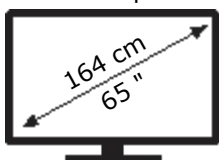

ENERGY

HISENSE

65E7NQ

84 kWh/1000h

ABCDEF**G**

140 kWh/1000h

3840 px

2160 px